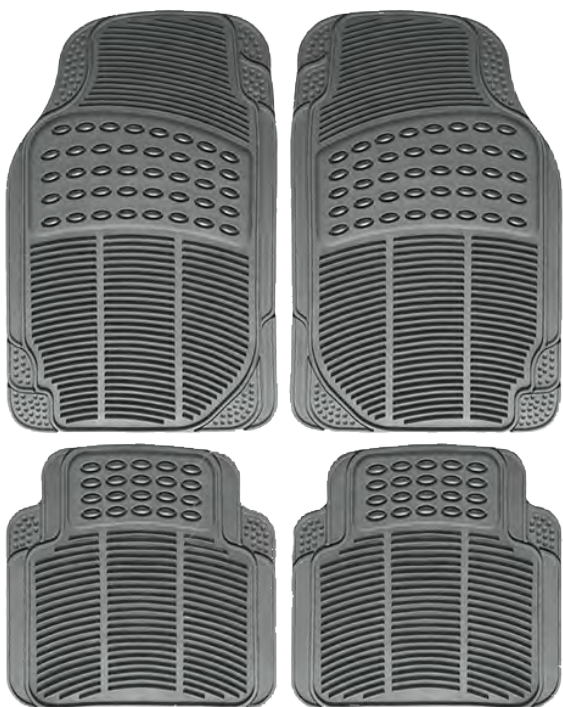

CODE	SIZE	DIMENSIONS
360106	SMALL	1.83m x 0.89m x 1.22m
360107	MEDIUM	2.03m x 0.89m x 1.22m
360108	LARGE	2.32m x 1.00m x 1.25m
360109	XLARGE	2.46m x 1.05m x 1.27m

360095

- 4PCS
- Material: PVC
- Universal shape to fit most cars
Can be trimmed
- Weight: 3kg
- Dimensions:
Front: 69.5x45.5cm
Back: 35.5x40cm
- Packaging: Heavy-duty hook with header card

360096/97/98

- 4PCS
- Material: PVC
- Universal shape to fit most cars
Can be trimmed
- Weight: 3.8kg
- Dimensions:
Front: 74x44cm
Back: 43.5x44cm
- Packaging: Heavy-duty hook with header card

Black
360096

Grey
360098

Beige
360097

360099

- 2PCS
- Material: PVC
- Universal shape to fit most cars
Can be trimmed
- Weight: 2.6kg
- Dimensions: 74x44cm
- Packaging: Heavy-duty hook with header card

R-line 360309

- 4PCS
- Material: PVC
- Universal shape to fit most cars
Can be trimmed
- Weight: 3.5kg
- Dimensions:
Front: 74x45cm
Back: 44.5x45cm
- Packaging: Heavy-duty hook with header card