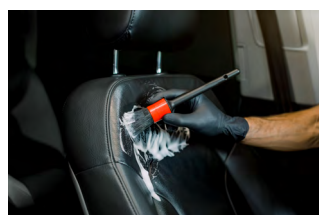

Squeegee Extendable Mesh

300103

- Sponge Covered With Mesh Cloth
- Blade 25cm
- Telescopic pole: 65-125cm
- Italian screw
- Packaging: Transparent Polybag + Colour Card

Detailing Brushes 300186

- 3 Pcs set
- Sizes: 10, 14, 18
- For wet and dry use
- Material: PP + Pet
- Packaging: Blister + 2 colour cards