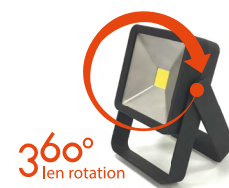

Work Light 620005

- 3 W
- 220 lumens
- Material: ABS
- Dimensions: 12.5x9cm
- Weight: 102gr
- Magnet
- 4 AAA dry cell batteries (included)
- COB (16 holes)
- Packaging: Barcode + CE sticker on the product, display box with EPE foam, 10 pcs (2x5)