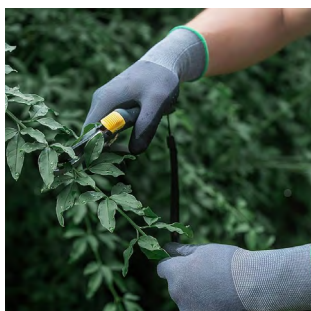

Latex 560006/7

- Crinkle Latex Palm Coating
- 13G polyester liner
- Sizes: 9/10
- Pair of 2 gloves
- Silk-screen printing
- Packaging: Header card